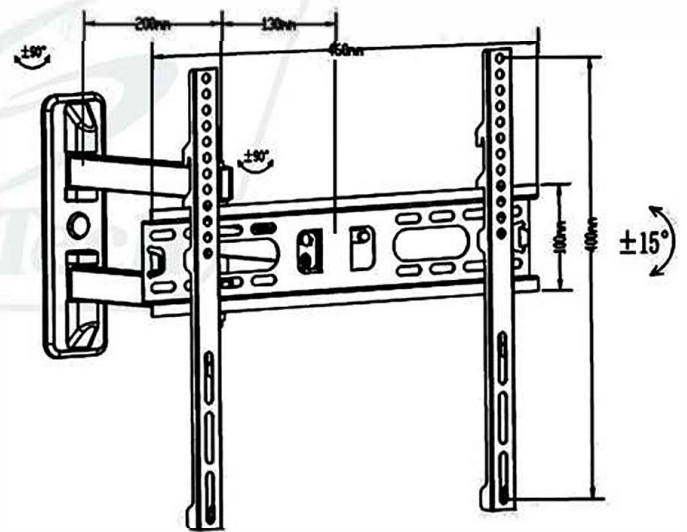

SH 43P

Swivel Led/Curved Wall
Mount Fits most 20"~55"

New Design,
New Experience

Weight Capacity

30 Kgs

Screen Size

20"~55"

Swivel Range

±90°

VESA Compatible

400x400

Profile to Wall

95 - 430mm

Tilt Range

+15° ~ -15°

Curved Monitor